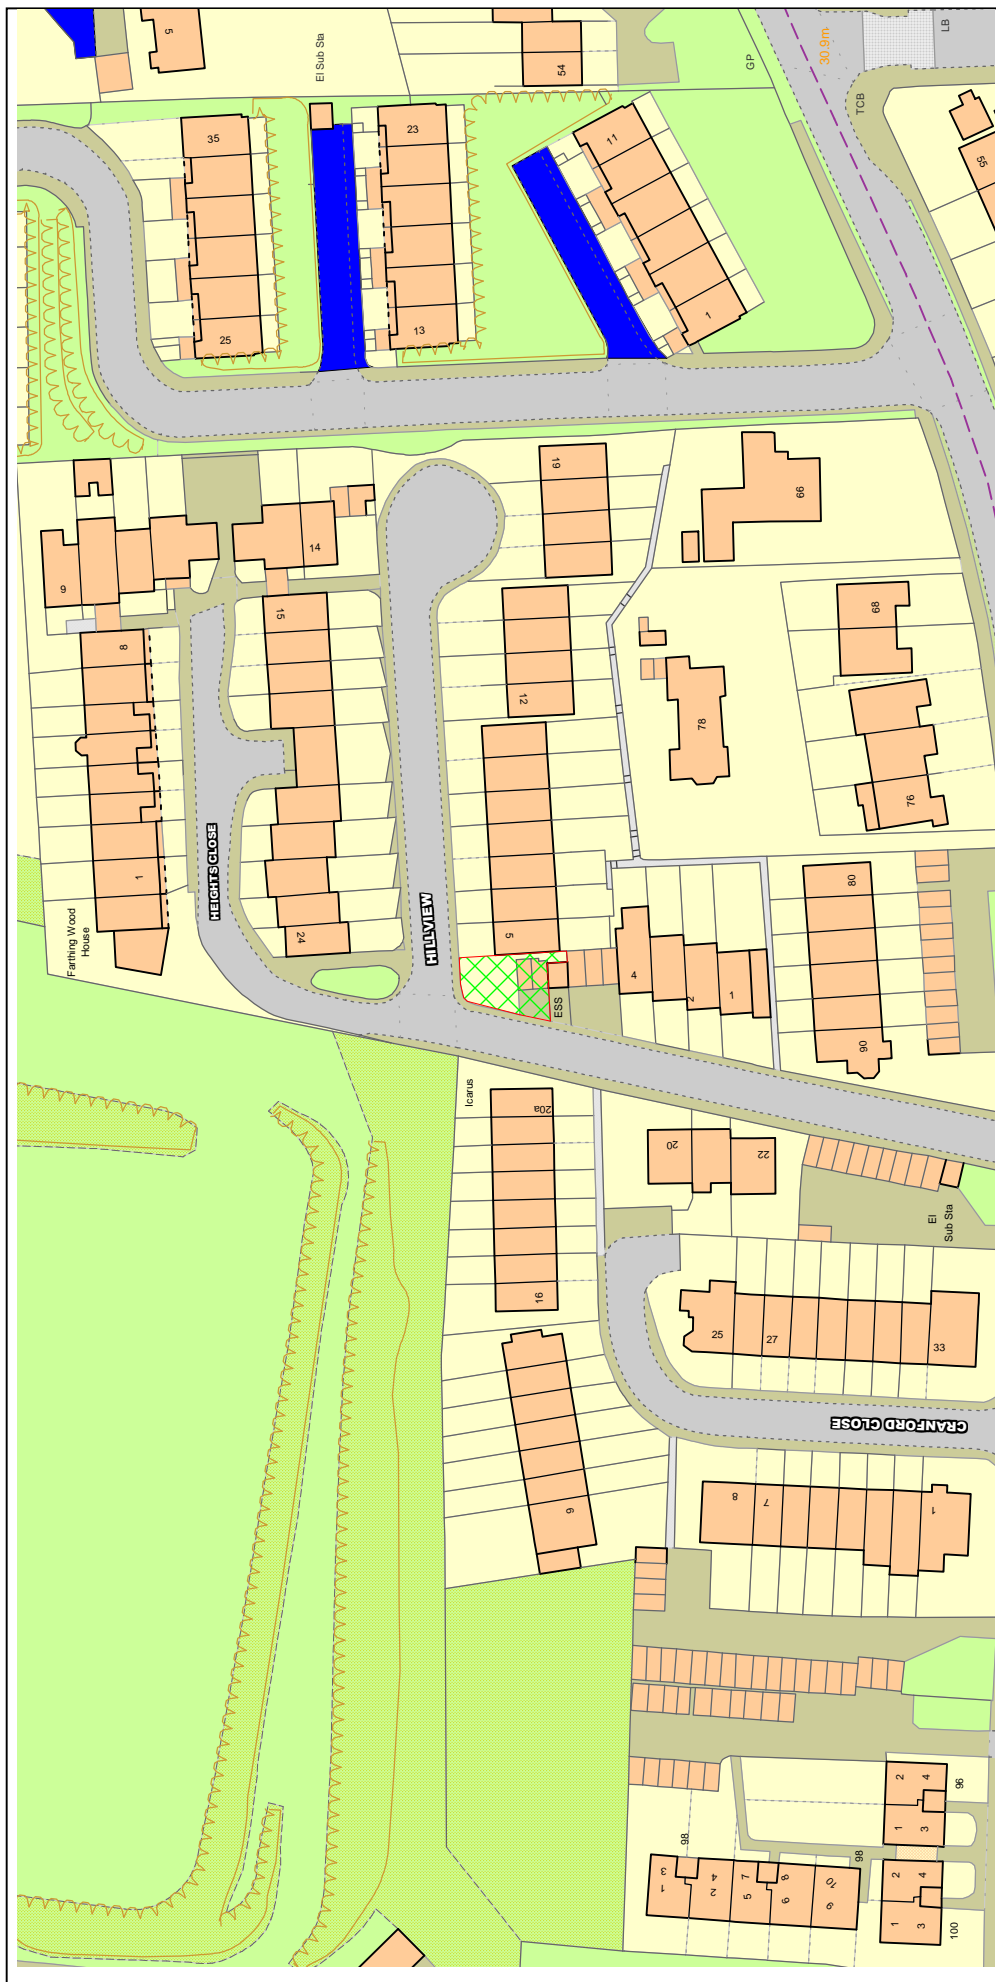

NORTHGATE SE GIS Print Template

Text Details Land Adj to 5 Hill View

This material has been reproduced from Ordnance Survey digital map data with the permission of the controller of Her Majesty's Stationery Office, © Crown Copyright.

This page is intentionally left blank